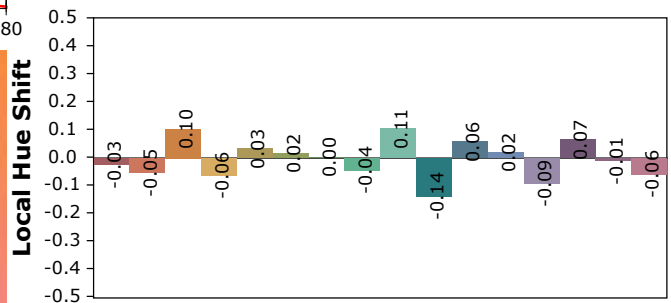

IES TM-30-18 Color Rendition Report

Product Information

Product Category: LED STRIP
Product Spec: BAST 6
Manufacturer: TECSOLED S.L.

Product Type: LED STRIP
Product Number: 110
Buyer: TECSOLED S.L.

Condition: Tx:22.3'C, Ti:21.5'C, R.H.:60%
Test Lab: TECSOLED S.L.
Operator: JORDAN GIL DIAZ

Test Device: Inventfine CMS-2S (Plus)
Test Time: 2021-10-20 11:00:12
Inspector: