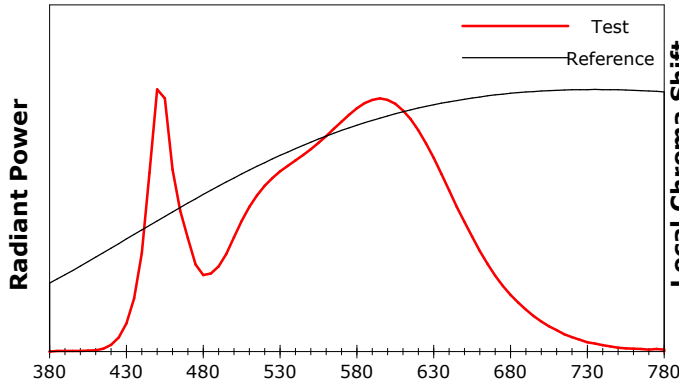

IES TM-30-18 Color Rendition Report

Product Information

Product Category: LED STRIP
Product Spec: BAST 6
Manufacturer: TECSOLED S.L.

Product Type: LED STRIP
Product Number: 110
Buyer: TECSOLED S.L.

Condition: Tx:22.3'C, Ti:21.5'C, R.H.:60%
Test Lab: TECSOLED S.L.
Operator: JORDAN GIL DIAZ

Test Device: Inventfine CMS-2S (Plus)
Test Time: 2021-10-20 11:00:12
Inspector: