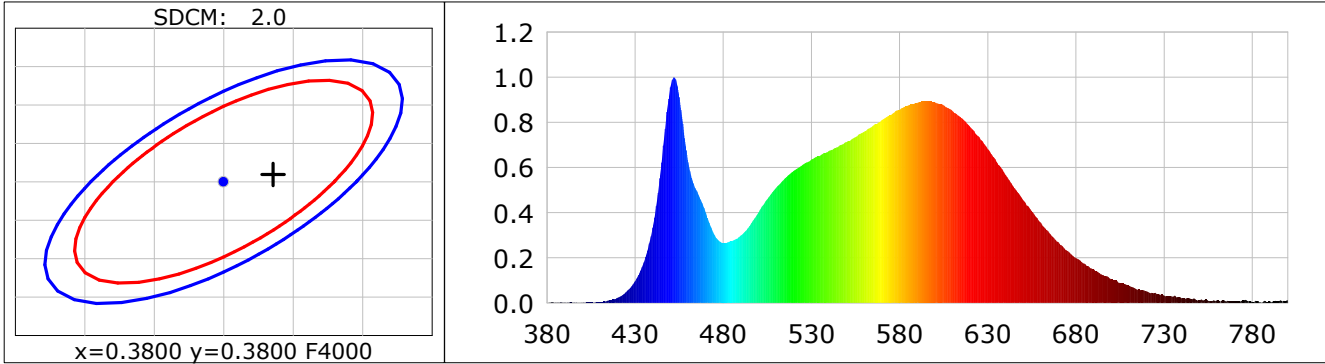

**Lightsource Test Report**

**Product Infomation**

Product Category: LED STRIP	Product Type: LED STRIP
Product Spec: BAST 6	Product Number: 110
Manufacturer: TECSOLELED S.L.	Buyer: TECSOLELED S.L.

**CIE Colorimetric Parameters**

Chromaticity coordinates:  $x=0.3836$   $y=0.3809$   $u(u')=0.2255$   $v=0.3359$   $v'=0.5039$   
 CCT:  $T_c=3947K$  ( $duv=0.00105$ ) Color Ratio:  $R=0.185$   $G=0.780$   $B=0.036$   
 Peak Wavelength: 452.0nm Half Bandwidth: 21.5nm  
 Dominant Wavelength: 578.7nm Color Purity: 0.295  
 CRI:  $R_a=83.0$ ,  $avgR(1\sim14)=76.3$ ,  $avgR(1\sim15)=76.2$  TM30:  $R_f=84$ ,  $R_g=95$   
 GAI:  $GAI\_BB\_8=90.7$ ,  $GAI\_BB\_15=98.1$ ,  $GAI\_EES=70.8$   
 R1 =81 R2 =89 R3 =95 R4 =81 R5 =81 R6 =85 R7 =85 R8 =64  
 R9 =8 R10=75 R11=80 R12=60 R13=83 R14=97 R15=75  
 Color Quality Scale:  $Q_a=82.7$ ,  $Q_f=83.0$ ,  $Q_p=82.2$ ,  $Q_g=92.1$   
 Q1 =82 Q2 =98 Q3 =80 Q4 =76 Q5 =81 Q6 =83 Q7 =85 Q8 =89  
 Q9 =98 Q10=89 Q11=86 Q12=84 Q13=84 Q14=73 Q15=76

**Photometric Parameters**

Luminous Flux: 529.77 lm Efficiency: 108.96 lm/W Radiant Power: 1.587 W  
 Total mains efficacy: 100.90 lm/W Energy Efficiency Class: F (EU 2019/2015)

**Electric Parameters**

Voltage: 23.999V Current: 0.2026A Power: 4.86W  
 Power Factor: 1.0000 Frequency: 0.00Hz

**Test Infomation**

Scan Range: 380~800:1nm Photometric Method: sphere-spectroradiometer  
 Stabilization Time: 0 Sec ALC.: 1.0000 Photometric Condition: Sphere diameter: 1.50m, 4PI  
 Max of Signal: 46034 (2472) CCD Integration Time: 951.52 ms