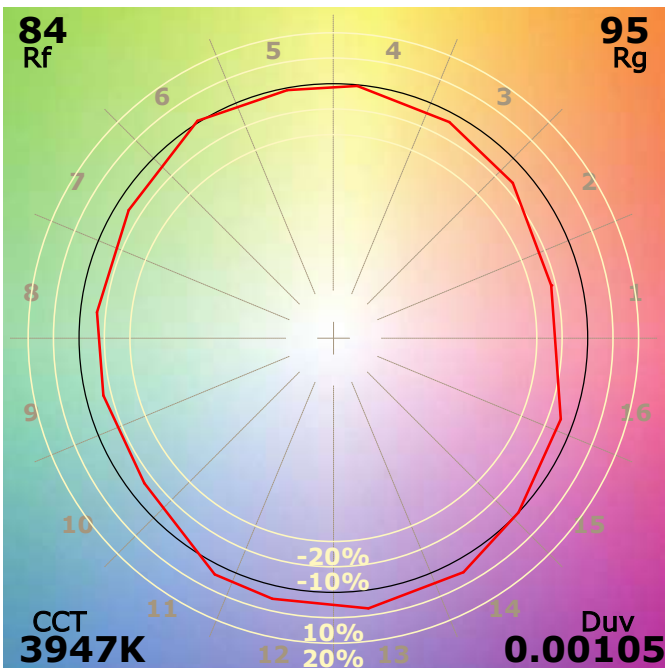

IES TM-30-18 Color Rendition Report

Product Information

Product Category: LED STRIP
Product Spec: BAST 6
Manufacturer: TECSOLED S.L.

Product Type: LED STRIP
Product Number: 110
Buyer: TECSOLED S.L.

Condition: Tx:22.3'C, Ti:21.5'C, R.H.:60%
Test Lab: TECSOLED S.L.
Operator: JORDAN GIL DIAZ

Test Device: Inventfine CMS-2S (Plus)
Test Time: 2021-10-20 11:00:12
Inspector: