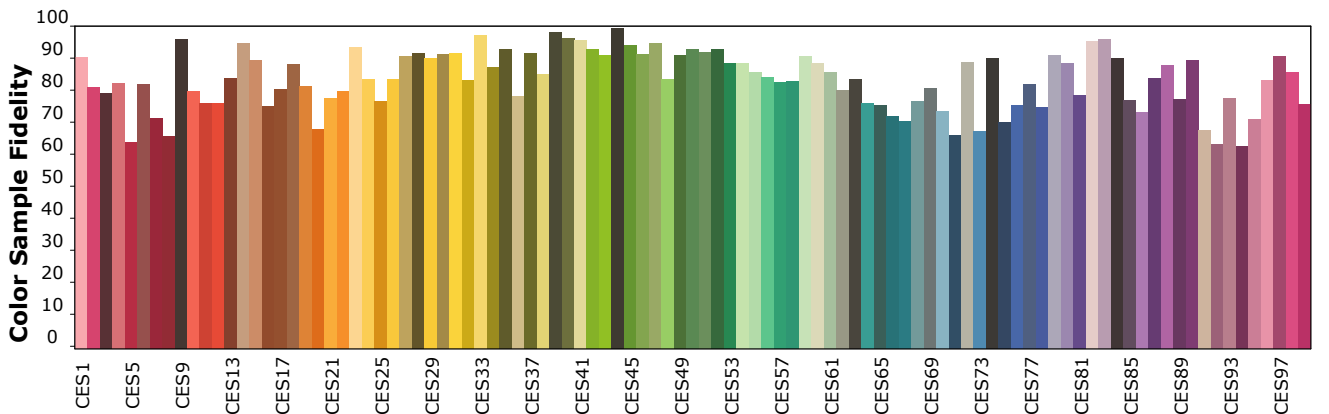

IES TM-30-18 Color Rendition Report

Product Information

Product Category: LED STRIP
Product Spec: BAST 6
Manufacturer: TECSOLED S.L.

Product Type: LED STRIP
Product Number: 110
Buyer: TECSOLED S.L.

Condition: Tx:22.3'C, Ti:21.5'C, R.H.:60%
Test Lab: TECSOLED S.L.
Operator: JORDAN GIL DIAZ

Test Device: Inventfine CMS-2S (Plus)
Test Time: 2021-10-20 11:00:12
Inspector: