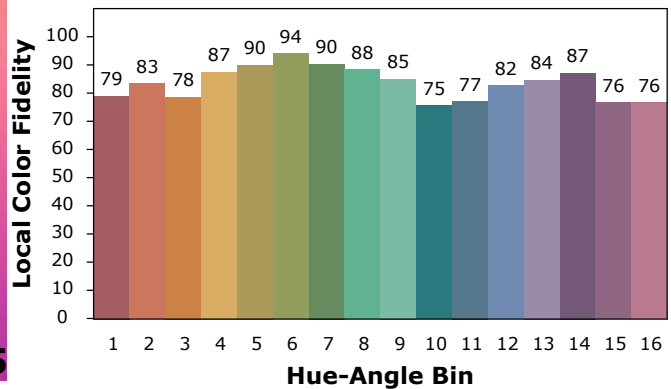

IES TM-30-18 Color Rendition Report

Product Information

Product Category: LED STRIP
Product Spec: BAST 6
Manufacturer: TECSOLED S.L.

Product Type: LED STRIP
Product Number: 110
Buyer: TECSOLED S.L.

Condition: Tx:22.3'C, Ti:21.5'C, R.H.:60%
Test Lab: TECSOLED S.L.
Operator: JORDAN GIL DIAZ

Test Device: Inventfine CMS-2S (Plus)
Test Time: 2021-10-20 11:00:12
Inspector: