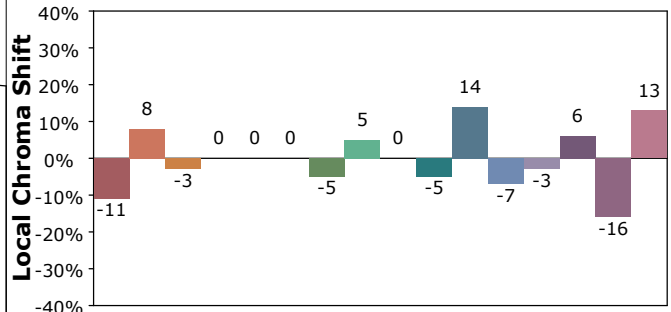

IES TM-30-18 Color Rendition Report

Product Information

Product Category: LED STRIP
Product Spec: BAST 6
Manufacturer: TECSOLED S.L.

Product Type: LED STRIP
Product Number: 110
Buyer: TECSOLED S.L.

Condition: Tx:22.3'C, Ti:21.5'C, R.H.:60%
Test Lab: TECSOLED S.L.
Operator: JORDAN GIL DIAZ

Test Device: Inventfine CMS-2S (Plus)
Test Time: 2021-10-20 11:00:12
Inspector: